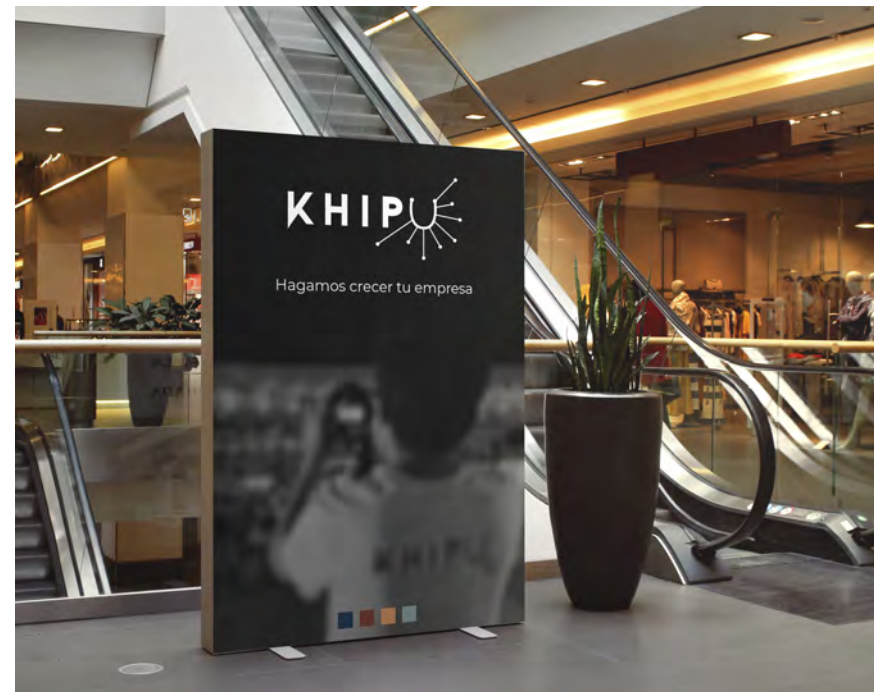

Anuncios en prensa, radio, paneles móviles, y en puntos estratégicos

*Imágenes referenciales